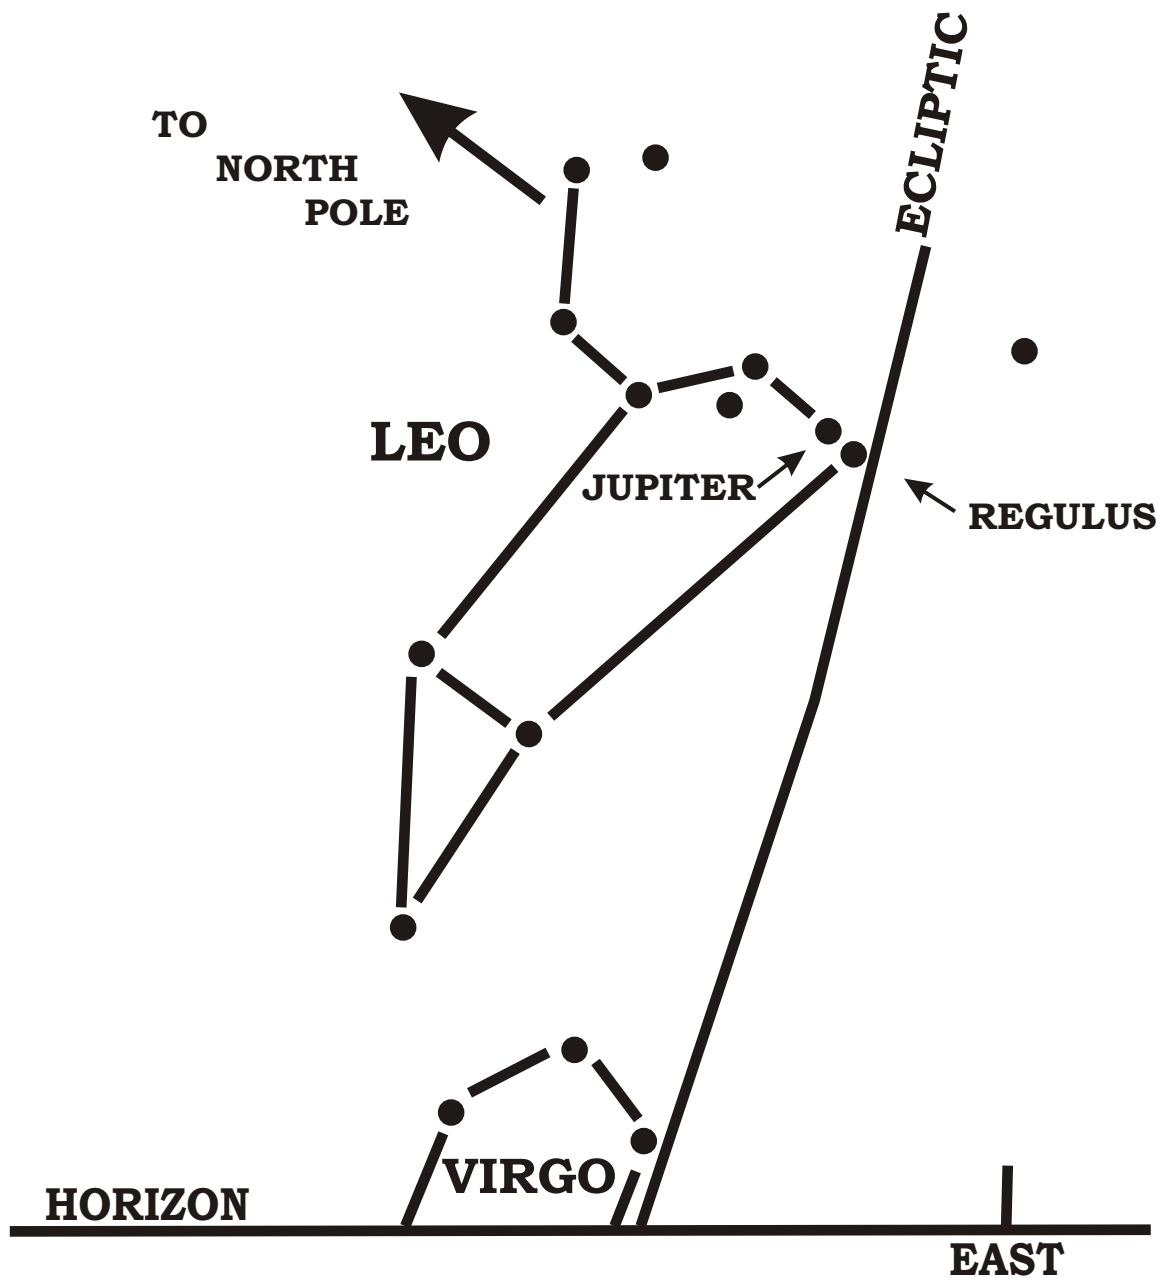

**Jupiter and Venus in Conjunction in Leo
5:00AM , August 12. 3 B.C.**

**Jupiter & Regulus in Conjunction in Leo
4:00AM , September 14. 3 B.C.**

**Jupiter & Regulus in Conjunction in Leo
4:30AM, February 17. 2 B.C.**

**Jupiter & Regulus in Conjunction in Leo
11 P.M., May 8, 2 B.C.**

**Jupiter & Regulus in Conjunction in Leo
9:30 P.M., June 17, 2 B.C.**

**Massing of the planets Jupiter Mars, Mercury and Venus in (Jupiter and Mars in Conjunction)
5:00 A.M., August 27, 2 B.C.**