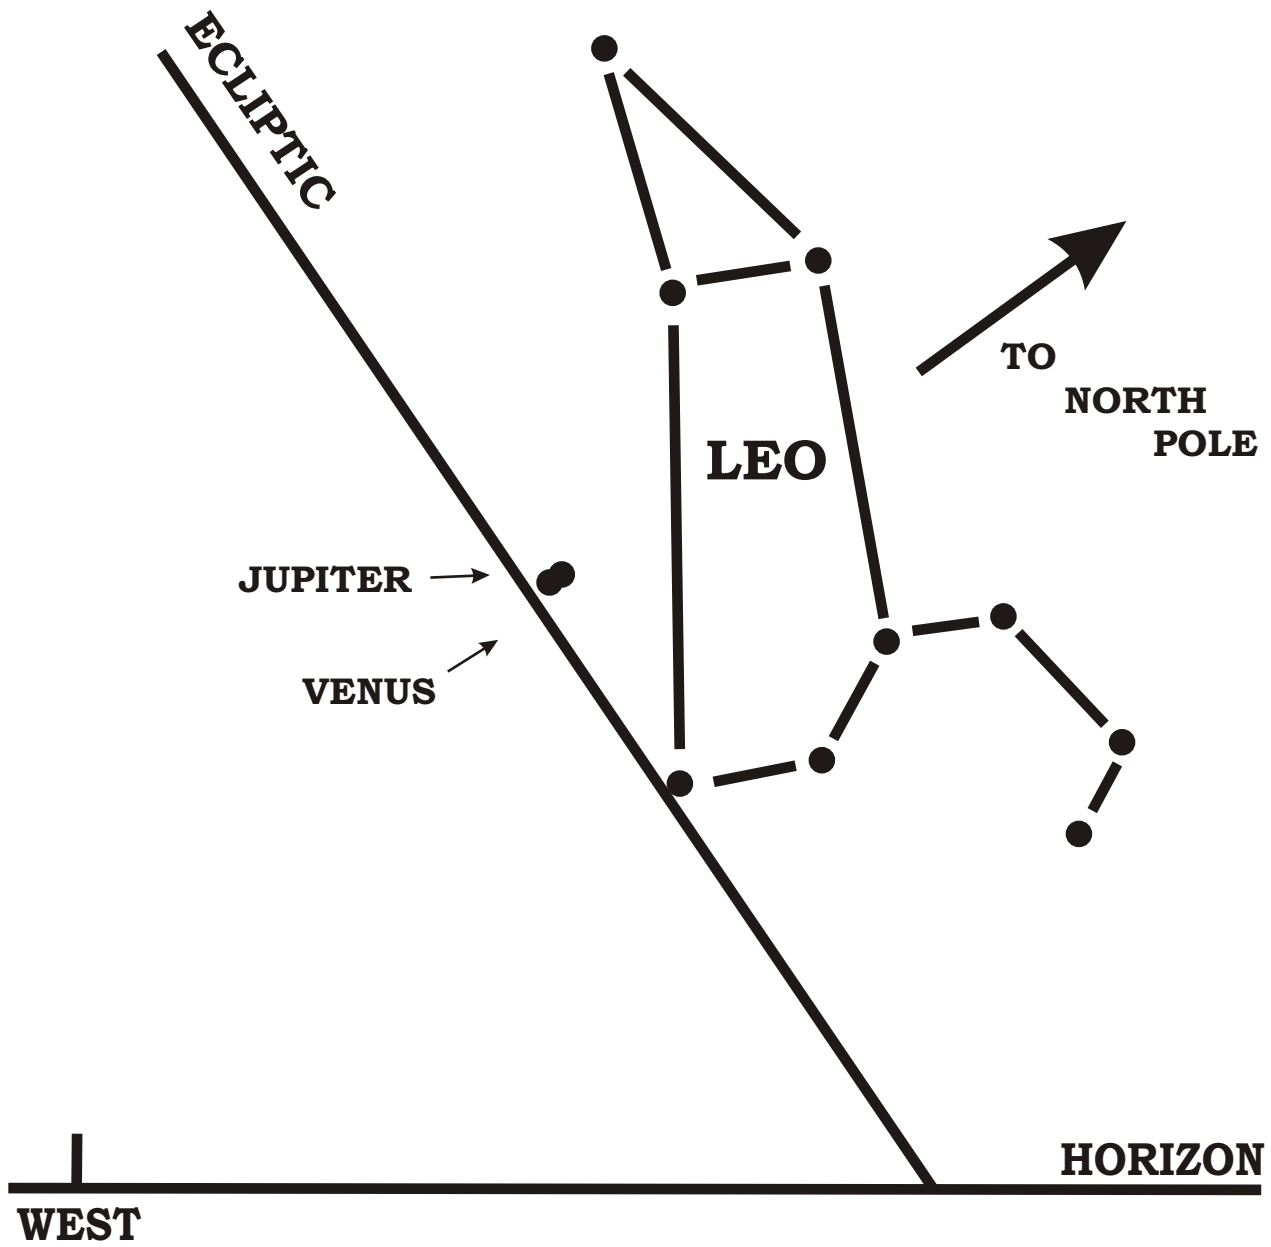

**Jupiter and Venus in Conjunction in Leo
5:00AM , August 12. 3 B.C.**

**Jupiter & Regulus in Conjunction in Leo
4:00AM , September 14. 3 B.C.**

**Jupiter & Regulus in Conjunction in Leo
4:30AM, February 17. 2 B.C.**

**Jupiter & Regulus in Conjunction in Leo
11 P.M., May 8, 2 B.C.**

**Jupiter & Regulus in Conjunction in Leo
9:30 P.M., June 17, 2 B.C.**

**Massing of the planets Jupiter Mars, Mercury and Venus in (Jupiter and Mars in Conjunction)
5:00 A.M., August 27, 2 B.C.**