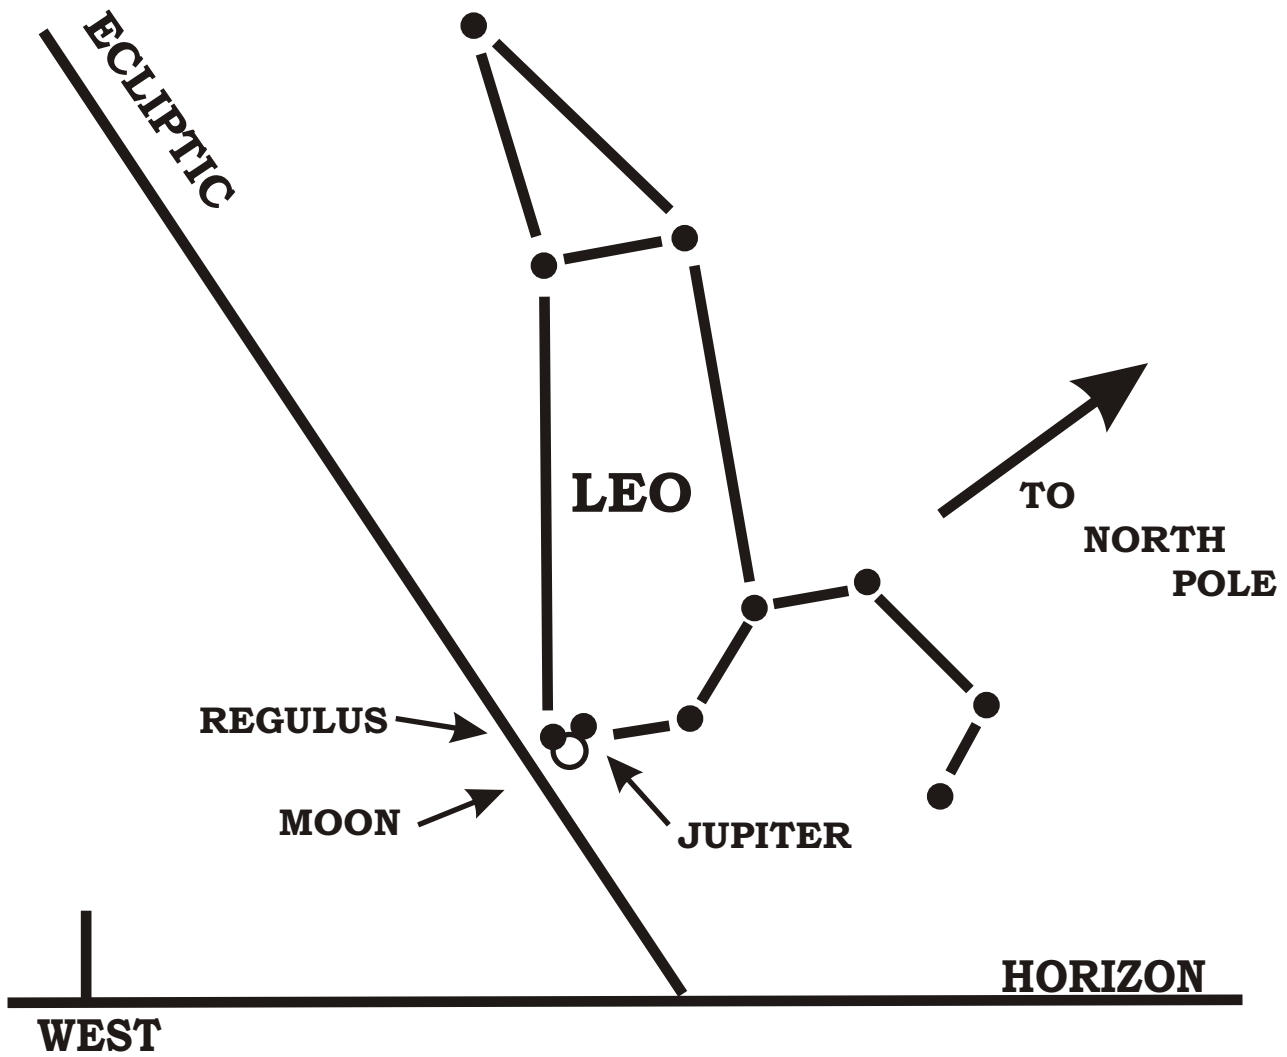

**Jupiter and Venus in Conjunction in Leo
5:00AM , August 12. 3 B.C.**

**Jupiter & Regulus in Conjunction in Leo
4:00AM , September 14. 3 B.C.**

**Jupiter & Regulus in Conjunction in Leo
4:30AM, February 17. 2 B.C.**

**Jupiter & Regulus in Conjunction in Leo
11 P.M., May 8, 2 B.C.**

**Jupiter & Regulus in Conjunction in Leo
9:30 P.M., June 17, 2 B.C.**

**Massing of the planets Jupiter Mars, Mercury and Venus in (Jupiter and Mars in Conjunction)
5:00 A.M., August 27, 2 B.C.**