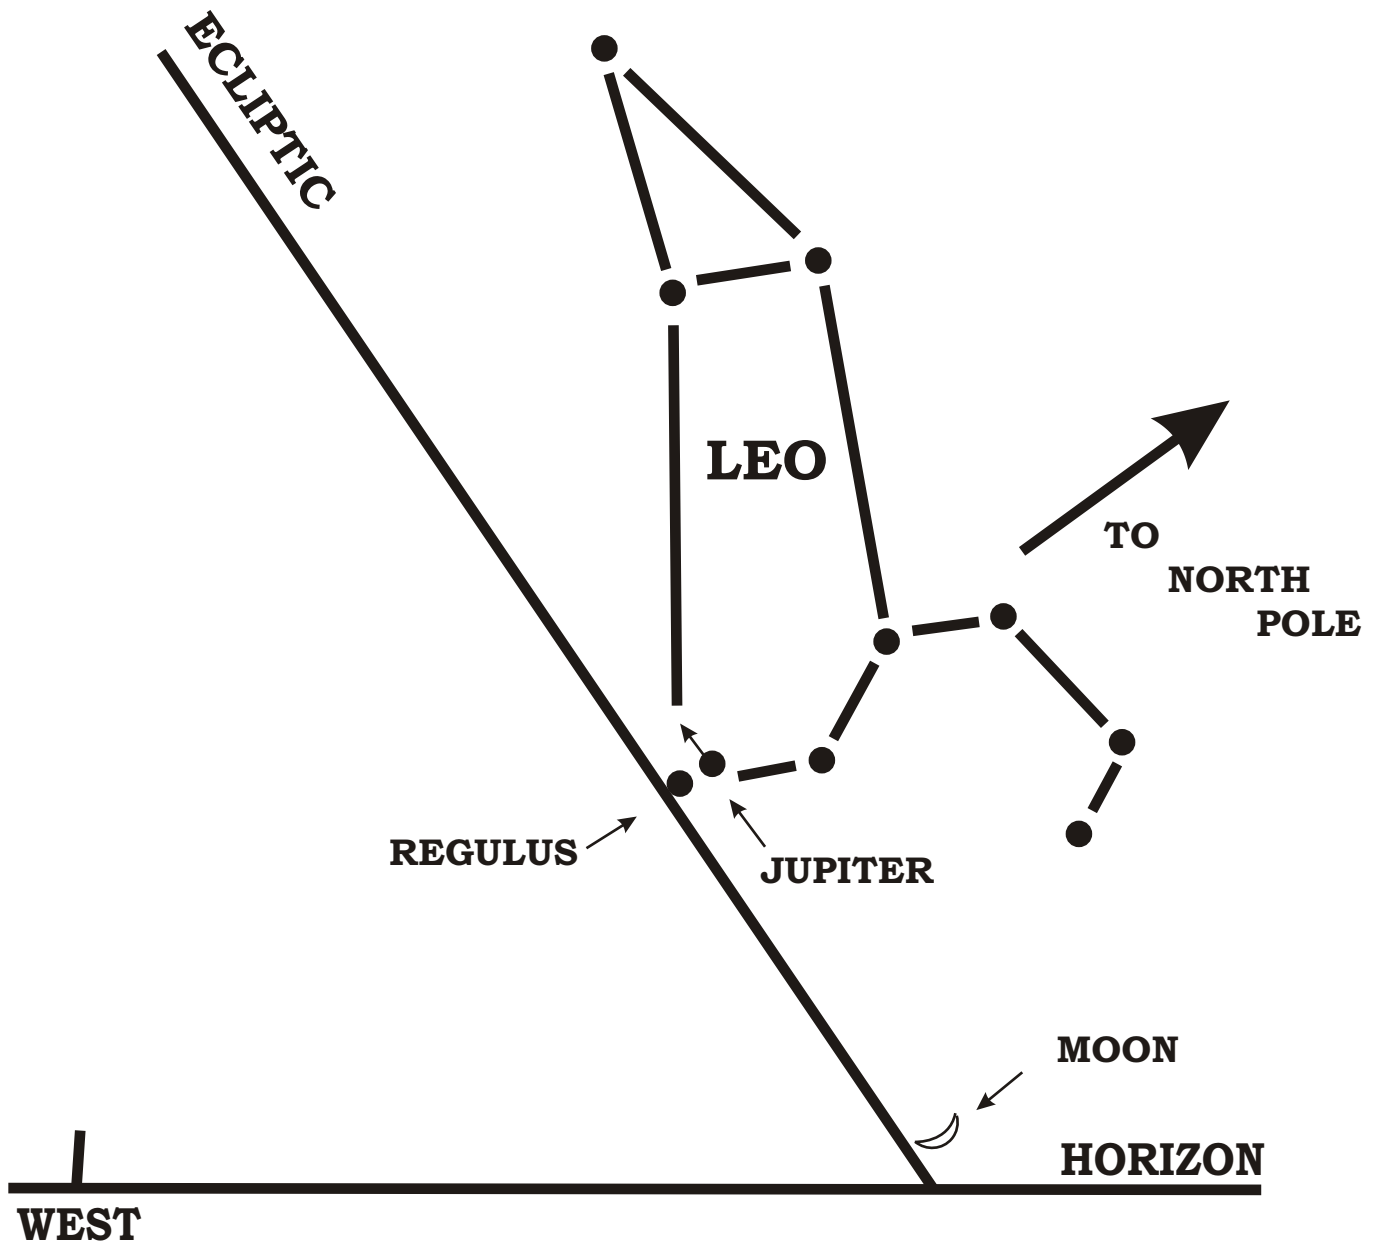

**Jupiter and Venus in Conjunction in Leo
5:00AM , August 12. 3 B.C.**

**Jupiter & Regulus in Conjunction in Leo
4:00AM , September 14. 3 B.C.**

**Jupiter & Regulus in Conjunction in Leo
4:30AM, February 17. 2 B.C.**

**Jupiter & Regulus in Conjunction in Leo
11 P.M., May 8, 2 B.C.**

**Jupiter & Regulus in Conjunction in Leo
9:30 P.M., June 17, 2 B.C.**

**Massing of the planets Jupiter Mars, Mercury and Venus in (Jupiter and Mars in Conjunction)
5:00 A.M., August 27, 2 B.C.**