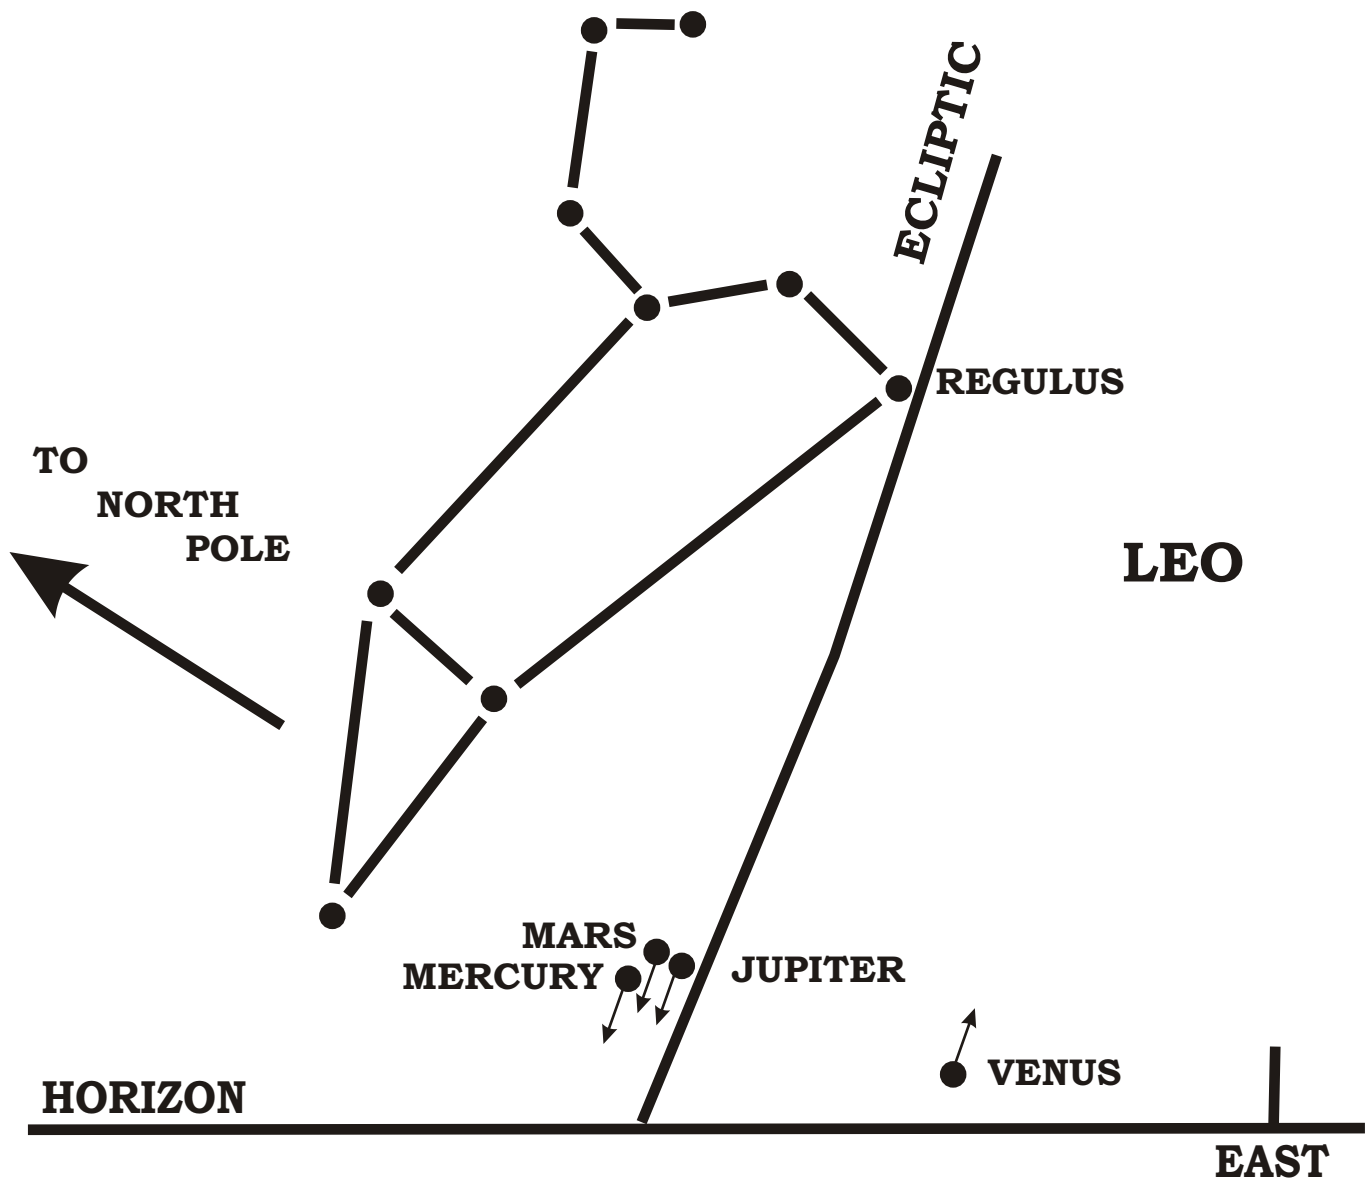

**Jupiter and Venus in Conjunction in Leo
5:00AM , August 12. 3 B.C.**

**Jupiter & Regulus in Conjunction in Leo
4:00AM , September 14. 3 B.C.**

**Jupiter & Regulus in Conjunction in Leo
4:30AM, February 17. 2 B.C.**

**Jupiter & Regulus in Conjunction in Leo
11 P.M., May 8, 2 B.C.**

**Jupiter & Regulus in Conjunction in Leo
9:30 P.M., June 17, 2 B.C.**

**Massing of the planets Jupiter Mars, Mercury and Venus in (Jupiter and Mars in Conjunction)
5:00 A.M., August 27, 2 B.C.**